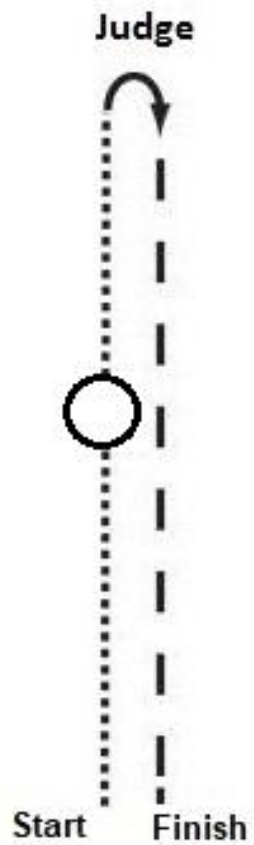

RWD Showmanship Pattern 2

1. Walk halfway to judge
2. Stop and perform a 360 degree turn, walk to judge
3. Stop, set up for inspection
4. At Judges indication, turn and trot back thru line to finish. Follow instructions of ring steward.