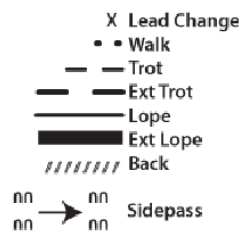

Ranch Riding Pattern 3

1. Walk to the left around corner of the arena
2. Trot
3. Extend alongside of the arena and around the corner to centre
4. Stop, side pass right
5. 360 turn each direction (either way first)
6. Walk
7. Trot
8. Lope left lead
9. Extend the lope
10. Change leads (simple or flying)
11. Collect to the lope
12. Extend Trot
13. Stop and back