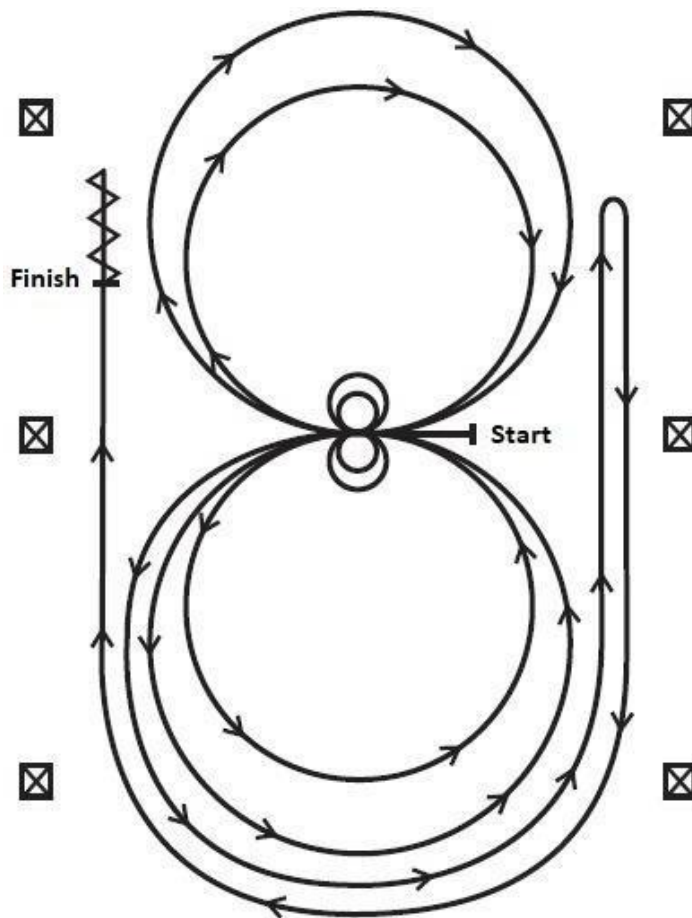

## REINING Pattern A

Not to be used at State or National Level

Horses may walk or jog to centre of arena. Horses must walk or stop prior to starting pattern. Beginning at centre of arena facing the left wall.

1. Beginning on left lead complete two (2) circles to the left. Stop at centre of arena. Hesitate
2. Complete two (2) spins to the left. Hesitate
3. Beginning on right lead complete two (2) circles to the right. Stop at centre of arena. Hesitate
4. Complete two (2) spins to the right. Hesitate
5. Beginning on left lead, go around the end of arena, run down right side of arena past centre marker, stop and rollback right
6. Continue around the end of arena to run down the left side of arena past centre marker. Stop. Back up. Hesitate to demonstrate completion of pattern