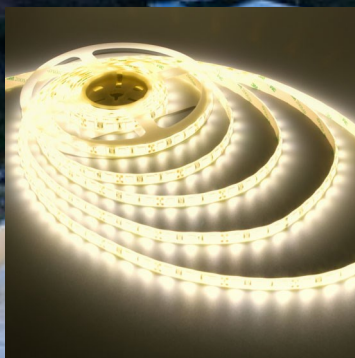

BWL LED STRIP LIGHT & DRIVERS

RGBW LED STRIP

23W/M 72 LEDS/M 4 IN 1
LEDS IP65 12VDC

RGBW CONTROLLER

44 KEYS 12/24V MULTI
ZONE CAPABLE.

240V AC LED DRIVERS

100, 150 & 200W

12VDC OUT

IP67 RATING

RELIABLE TO 80% OF
WATTAGE CAPACITY.

LED STRIP AVAILABLE IN COLOURS
SHOWN .WITH 14.4W/M & 60 LED/M AS
WELL AS IP65 RATING MAKE THESE STRIPS
IDEAL FOR INDOOR OR OUTDOOR USE. ALL
ARE 12VDC WITH DAYLIGHT AVAILABLE IN
24VDC AS WELL.