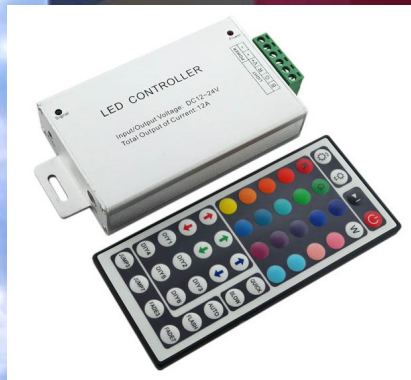

BWL LED STRIP LIGHT & DRIVERS

RGBW LED STRIP

23W/M 72 LEDS/M 4 IN 1
LEDS IP65 12VDC

RGBW CONTROLLER

44 KEYS 12/24V MULTI
ZONE CAPABLE.

240V AC LED DRIVERS

100, 150 & 200W

12VDC OUT

IP67 RATING

RELIABLE TO 80% OF
WATTAGE CAPACITY.

LED STRIP AVAILABLE IN COLOURS
SHOWN .WITH 14.4W/M & 60 LED/M AS
WELL AS IP65 RATING MAKE THESE STRIPS
IDEAL FOR INDOOR OR OUTDOOR USE. ALL
ARE 12VDC WITH DAYLIGHT AVAILABLE IN
24VDC AS WELL.