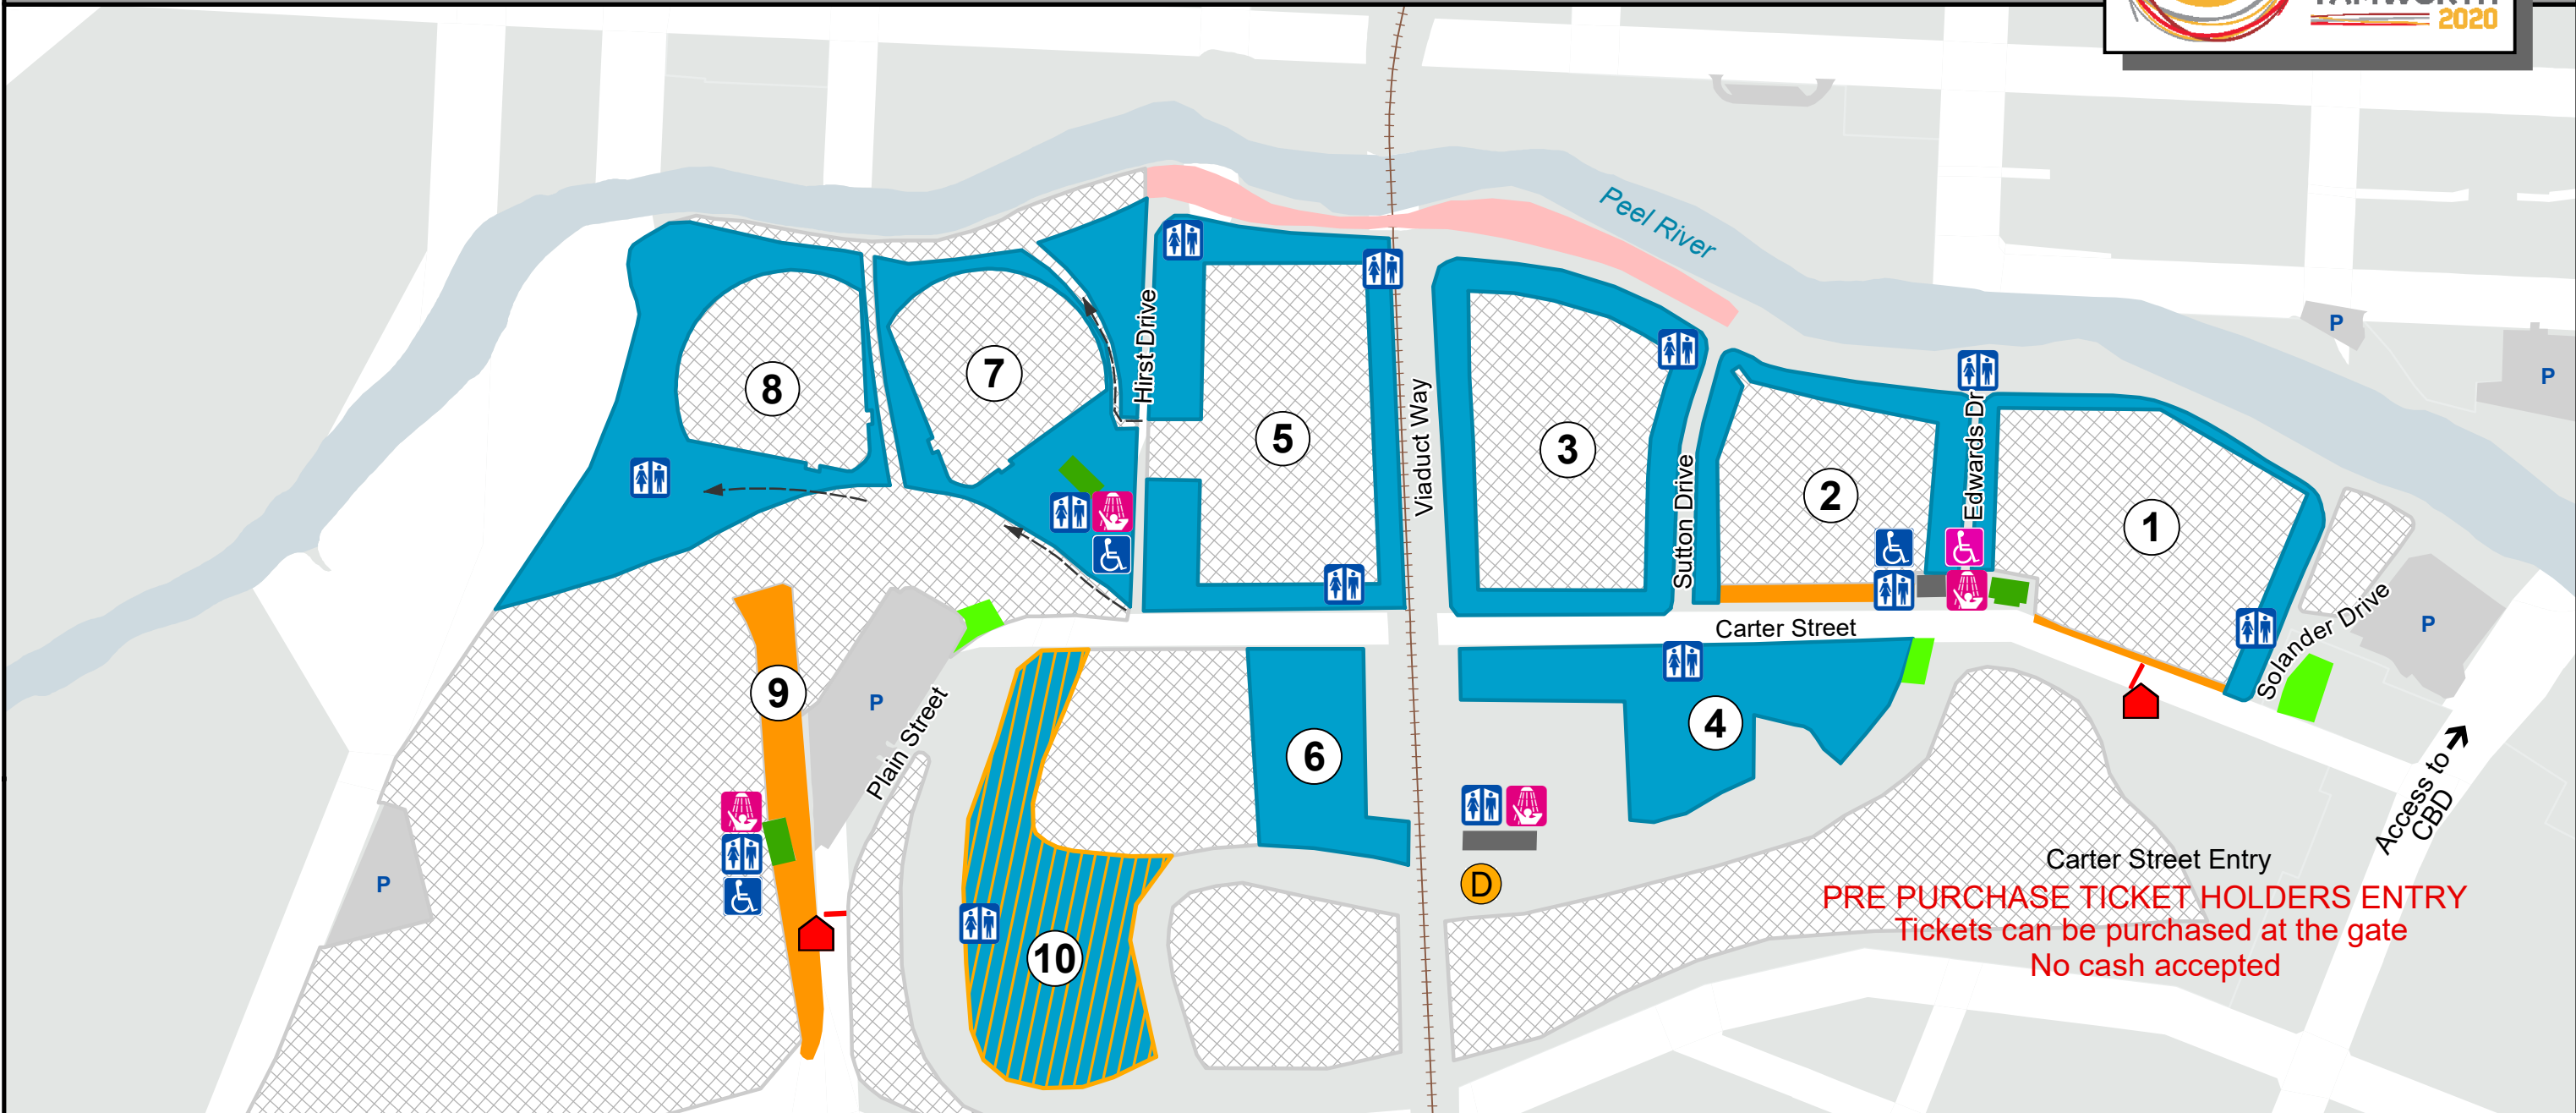

TAMWORTH COUNTRY MUSIC FESTIVAL

Riverside Camping Ground

PRE PURCHASE TICKET HOLDERS ENTRY
 Tickets can be purchased at the gate
 No cash accepted

Plain Street Entry
 (See Operating Hours Below)
 Tickets can be purchased at the gate
 No cash accepted

Location of amenities, facilities, camping zones and other features on this map are all subject to change

Legend

Toilets	Canteen (Opening hours vary, please see signage on site)	Camping Overflow (Closed until further notice)
Site Office	Camping	No Camping
Accessible Toilet	Tents Only	High Hazard Area
Shower Block	SES Control Areas	Boom Gates
Accessible Shower	Sewage Dump Site	

PLAIN STREET ENTRY GATES OPERATING HOURS

Friday 10th to Thursday 16th January - 6am - 6pm
 Friday 17th to Sunday 26th January - 6am - 10pm

Please use **Carter Street** entry when Plain Street gates are closed