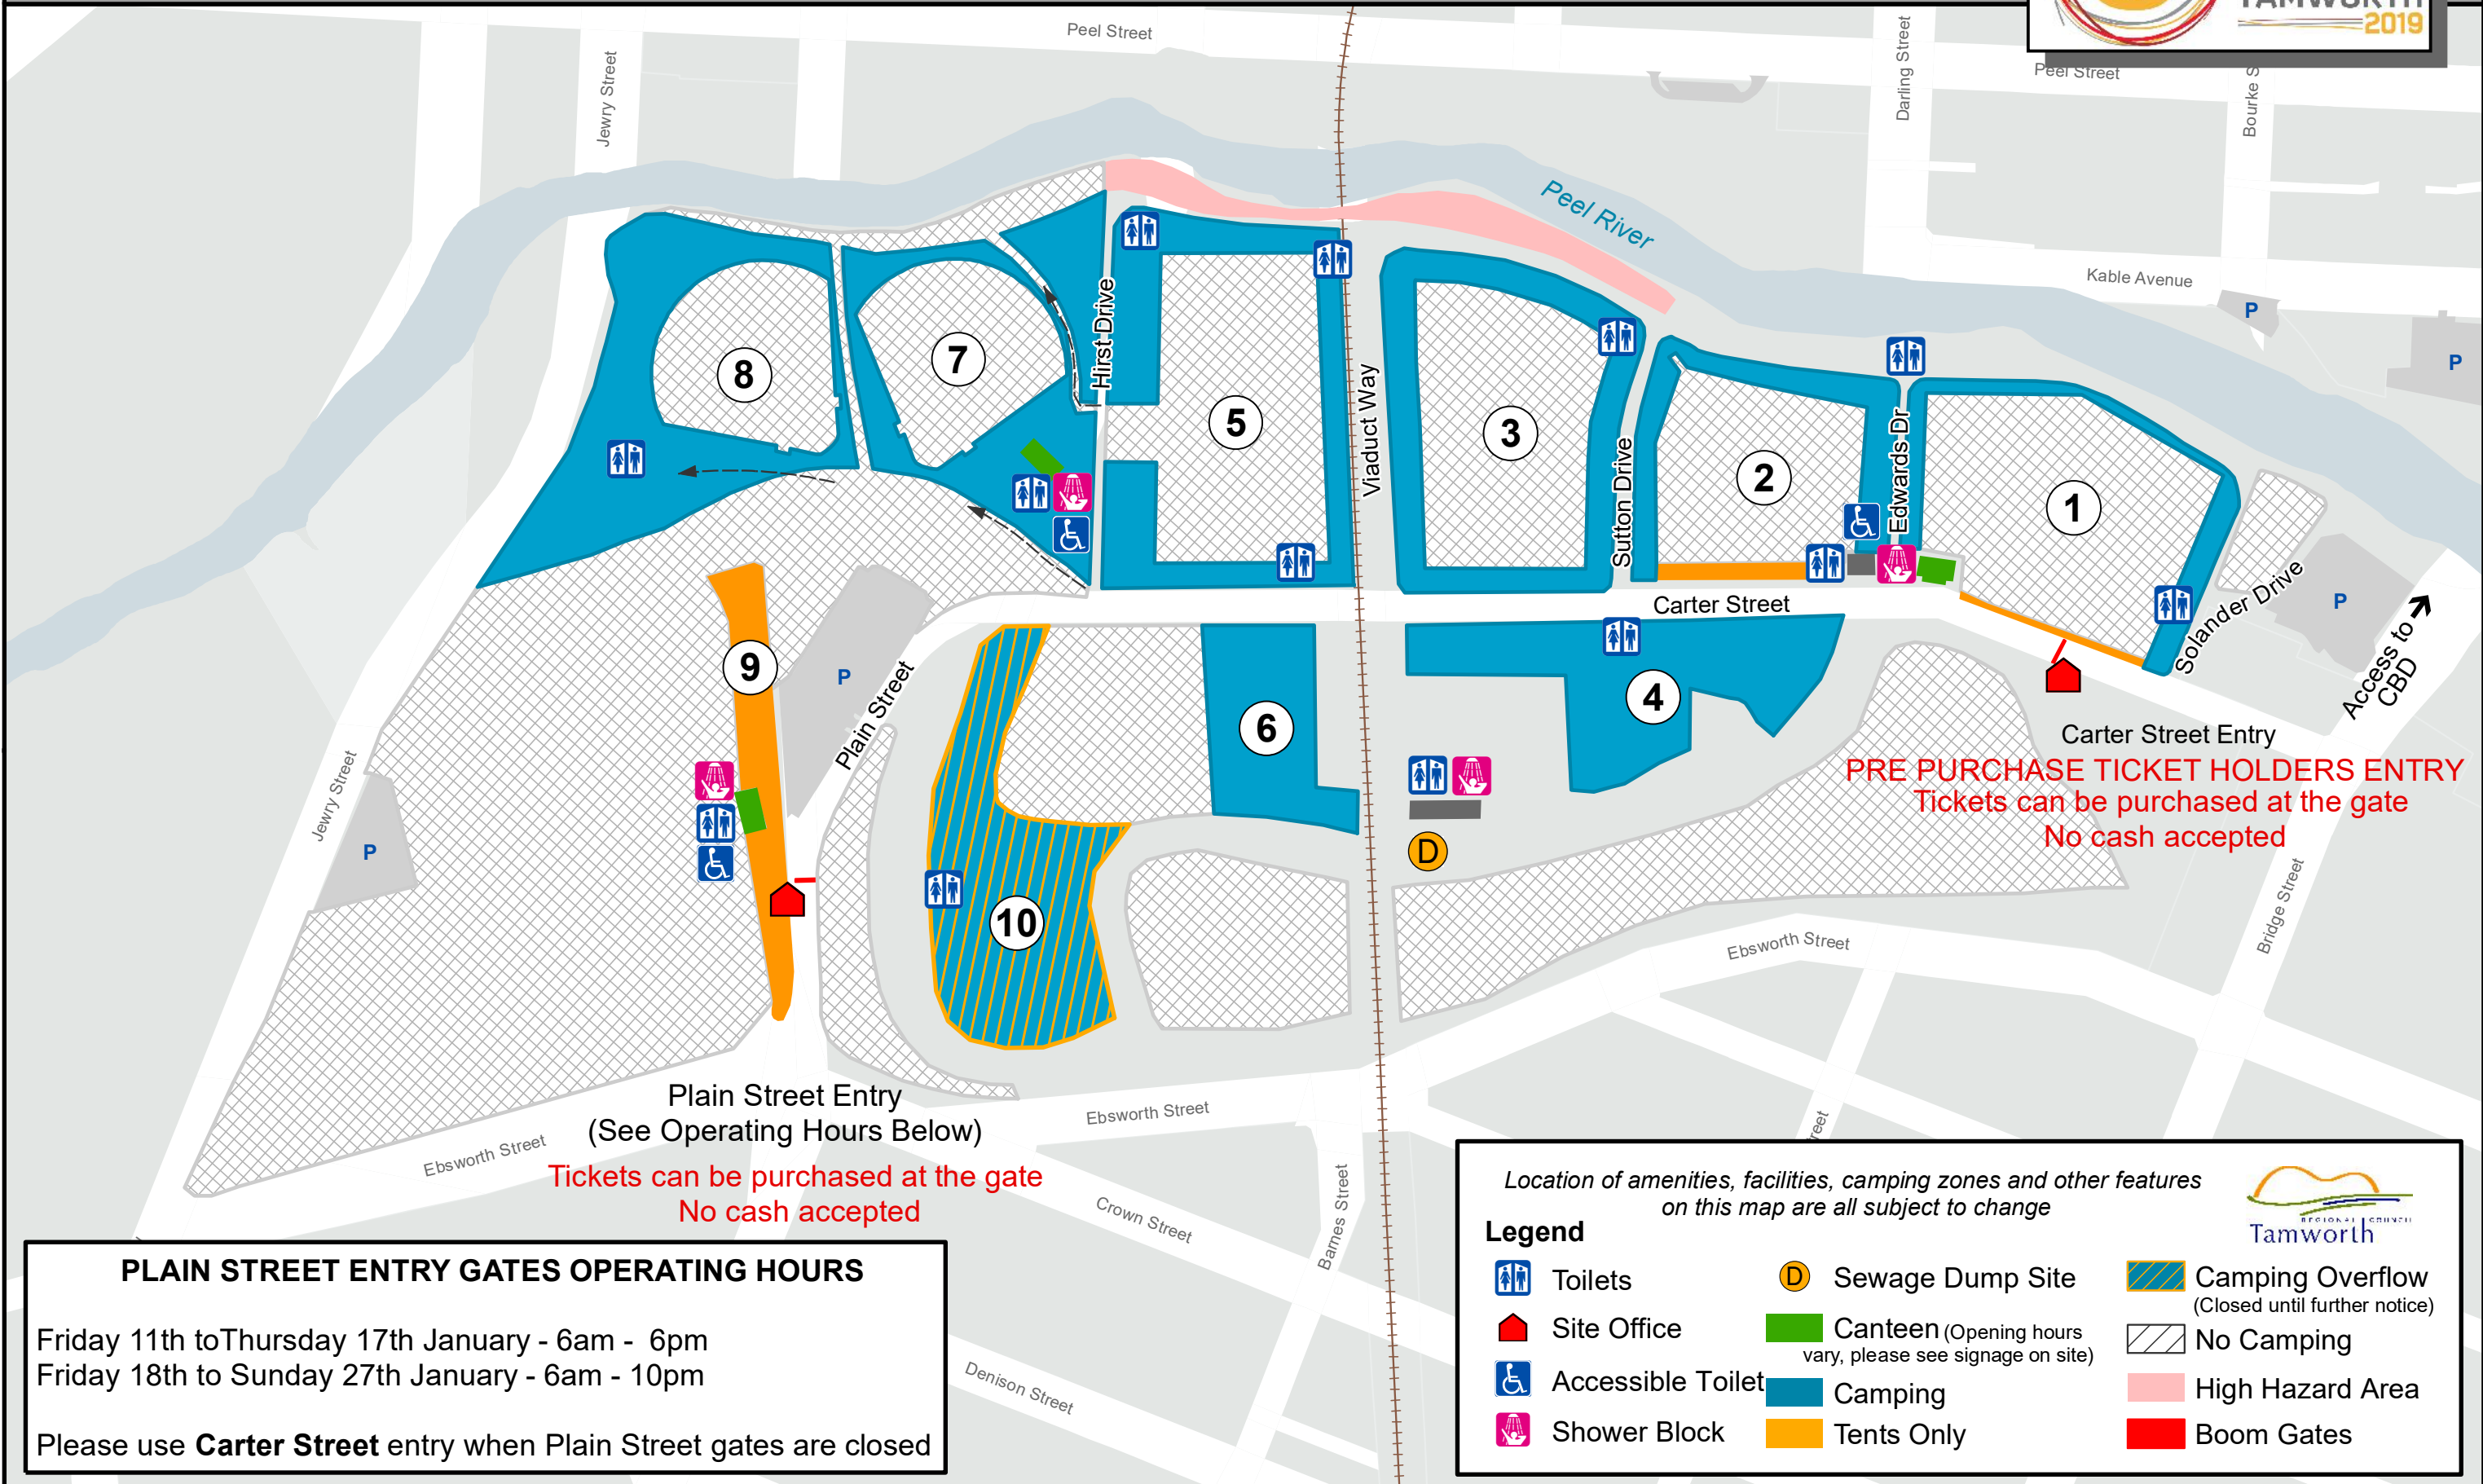

Tamworth Regional Council
TAMWORTH COUNTRY MUSIC FESTIVAL
 Riverside Camping Ground

PRE PURCHASE TICKET HOLDERS ENTRY
 Tickets can be purchased at the gate
 No cash accepted

Plain Street Entry
 (See Operating Hours Below)
 Tickets can be purchased at the gate
 No cash accepted

PLAIN STREET ENTRY GATES OPERATING HOURS

Friday 11th to Thursday 17th January - 6am - 6pm
 Friday 18th to Sunday 27th January - 6am - 10pm

Please use **Carter Street** entry when Plain Street gates are closed

Location of amenities, facilities, camping zones and other features on this map are all subject to change

Legend

Toilets	Sewage Dump Site	Camping Overflow (Closed until further notice)
Site Office	Canteen (Opening hours vary, please see signage on site)	No Camping
Accessible Toilet	Camping	High Hazard Area
Shower Block	Tents Only	Boom Gates