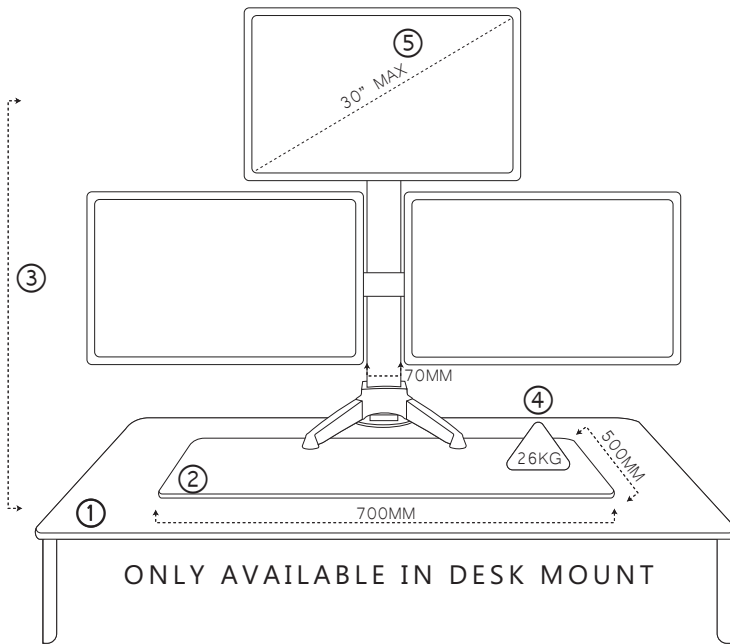

CLOVER - TRIPLE MONITOR

CLAMP FIT

DESK MOUNT

FREE-STAND

FIXTURES

TRI-TRIANGLE

HARDSWITCH

MOUSE/S.W

BLUETOOTH

OPERATIONS

TRI-TRIANGLE

**AUSTRALIA
MELBOURNE**

SPECIFICATION SHEET

The new 'Clover' electrically - adjustable workstation developed to assist you to move seamlessly from a sit to stand working environment.

ACCESSORIES

LAPTOP HOLDER

DOCUMENT HOLDER

- ❖ Desk Mount Worksurface: ① Suitable for all depths
- ❖ Clover utilises a 6mm toughened glass platform & suits Left &/or Right handed mousing
- ❖ Platform size: 700mm x 500mm x 6mm ②
- ❖ Height range for platform: 650mm ③
- ❖ Load capacity for platform: 26KG ④
- ❖ Warranty: 3 Years
- ❖ Made In Australia
- ❖ Incorporates PIEZO™ anti-collision software
- ❖ Supplied with Posture Balance Sit-Stand software
- ❖ Suits monitors up to 30" in size ⑤
- ❖ Desk mount switch, mouse &/or blue-tooth operable
- ❖ Adjustable positioning for monitor
- ❖ Sleek Powder Coated finish

Cable Options Include:

- IEC Power Cable 2m, 3m 5m
- VGA Cable 2m, 3m, 5m
- USB 2.0 Extension Cable 2m, 3m, 5m
- HDMI Cable 2m, 3m, 5m
- DVI-D to DVI-D Cable, 1.8m, 3m, 5m