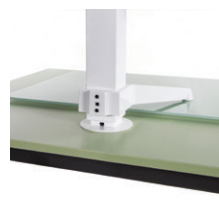

CLOVER - TRIPLE MONITOR

CLAMP FIT

DESK MOUNT

FREE-STAND

FIXTURES

TRI-TRIANGLE

HARDSWITCH

MOUSE/S.W

BLUETOOTH

OPERATIONS

TRI-TRIANGLE

**AUSTRALIA
MELBOURNE**

SPECIFICATION SHEET

The new 'Clover' electrically - adjustable workstation developed to assist you to move seamlessly from a sit to stand working environment.

ACCESSORIES

LAPTOP HOLDER

DOCUMENT HOLDER

- ❖ Desk Mount Worksurface: ① Suitable for all depths
- ❖ Clover utilises a 6mm toughened glass platform & suits Left &/or Right handed mousing
- ❖ Platform size: 700mm x 500mm x 6mm ②
- ❖ Height range for platform: 650mm ③
- ❖ Load capacity for platform: 26KG ④
- ❖ Warranty: 3 Years
- ❖ Made In Australia
- ❖ Incorporates PIEZO™ anti-collision software
- ❖ Supplied with Posture Balance Sit-Stand software
- ❖ Suits monitors up to 30" in size ⑤
- ❖ Desk mount switch, mouse &/or blue-tooth operable
- ❖ Adjustable positioning for monitor
- ❖ Sleek Powder Coated finish