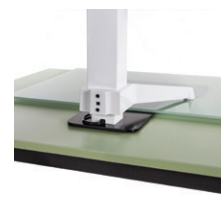

CLOVER - TRIPLE MONITOR

CLAMP FIT

DESK MOUNT

FREE-STAND

FIXTURES

TRI-TRIANGLE

HARDSWITCH

MOUSE/S.W

BLUETOOTH

OPERATIONS

TRI-TRIANGLE

**AUSTRALIA
MELBOURNE**

SPECIFICATION SHEET

The new 'Clover' electrically - adjustable workstation developed to assist you to move seamlessly from a sit to stand working environment.

ACCESSORIES

LAPTOP HOLDER

DOCUMENT HOLDER

- ❖ Desk Mount Worksurface: ① Suitable for all depths
- ❖ Clover utilises a 6mm toughened glass platform & suits Left &/or Right handed mousing
- ❖ Platform size: 700mm x 500mm x 6mm ②
- ❖ Height range for platform: 650mm ③
- ❖ Load capacity for platform: 26KG ④
- ❖ Warranty: 3 Years
- ❖ Made In Australia
- ❖ Incorporates PIEZO™ anti-collision software
- ❖ Supplied with Posture Balance Sit-Stand software
- ❖ Suits monitors up to 30" in size ⑤
- ❖ Desk mount switch, mouse &/or blue-tooth operable
- ❖ Adjustable positioning for monitor
- ❖ Sleek Powder Coated finish