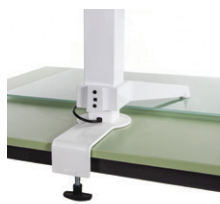

CLOVER - TRIPLE MONITOR

CLAMP FIT

DESK MOUNT

FREE-STAND

FIXTURES

TRI-TRIANGLE

HARDSWITCH

MOUSE/S.W

BLUETOOTH

OPERATIONS

TRI-TRIANGLE

**AUSTRALIA
MELBOURNE**

SPECIFICATION SHEET

The new 'Clover' electrically - adjustable workstation developed to assist you to move seamlessly from a sit to stand working environment.

ACCESSORIES

LAPTOP HOLDER

DOCUMENT HOLDER

- ❖ Desk Mount Worksurface: ① Suitable for all depths
- ❖ Clover utilises a 6mm toughened glass platform & suits Left &/or Right handed mousing
- ❖ Platform size: 700mm x 500mm x 6mm ②
- ❖ Height range for platform: 650mm ③
- ❖ Load capacity for platform: 26KG ④
- ❖ Warranty: 3 Years
- ❖ Made In Australia
- ❖ Incorporates PIEZO™ anti-collision software
- ❖ Supplied with Posture Balance Sit-Stand software
- ❖ Suits monitors up to 30" in size ⑤
- ❖ Desk mount switch, mouse &/or blue-tooth operable
- ❖ Adjustable positioning for monitor
- ❖ Sleek Powder Coated finish